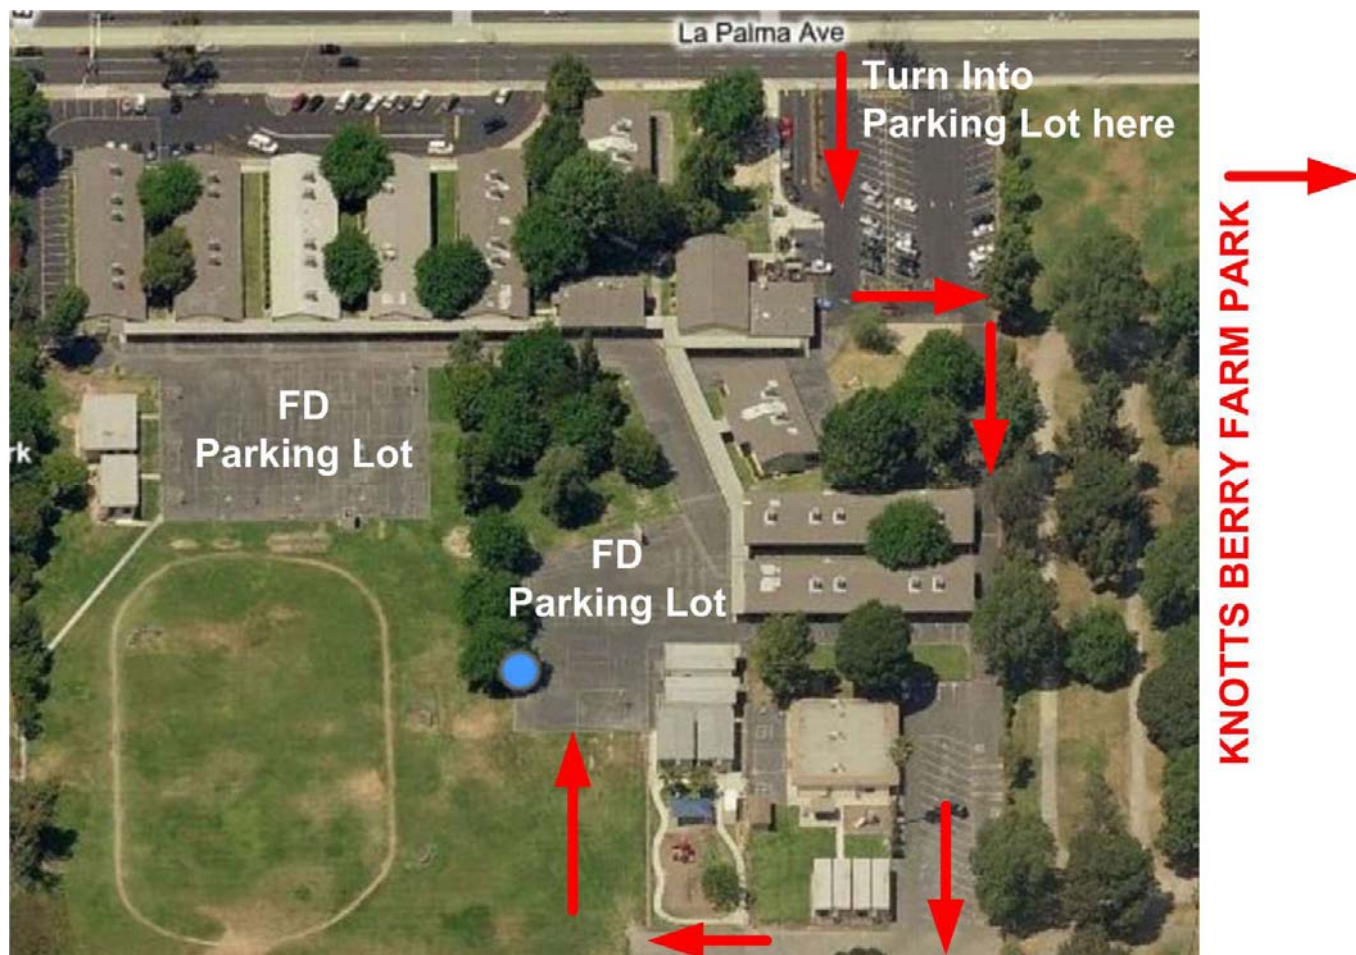

## OCARC Field Day Location Map

Field Day will be again at last year's site (Walter Knott Education Center); however this year the access to the field may be slightly different than some past years. You may have to drive on a grassy area to reach the Field Day parking lot.

See aerial picture below for more details.

***7300 La Palma Ave Buena Park, CA 90620***

- Head for Knott's Berry Farm
- Take the Beach Blvd (south) exit from the 91 or the 5 FWY
- Turn right (west) on La Palma Ave, along the north edge of Knott's Berry Farm Park.
- Continue driving on La Palma, past the Knott's Berry Park to 7300 La Palma Ave.
- The school will be on your left on the south side of La Palma. Use the first entrance on the East side of the school buildings.